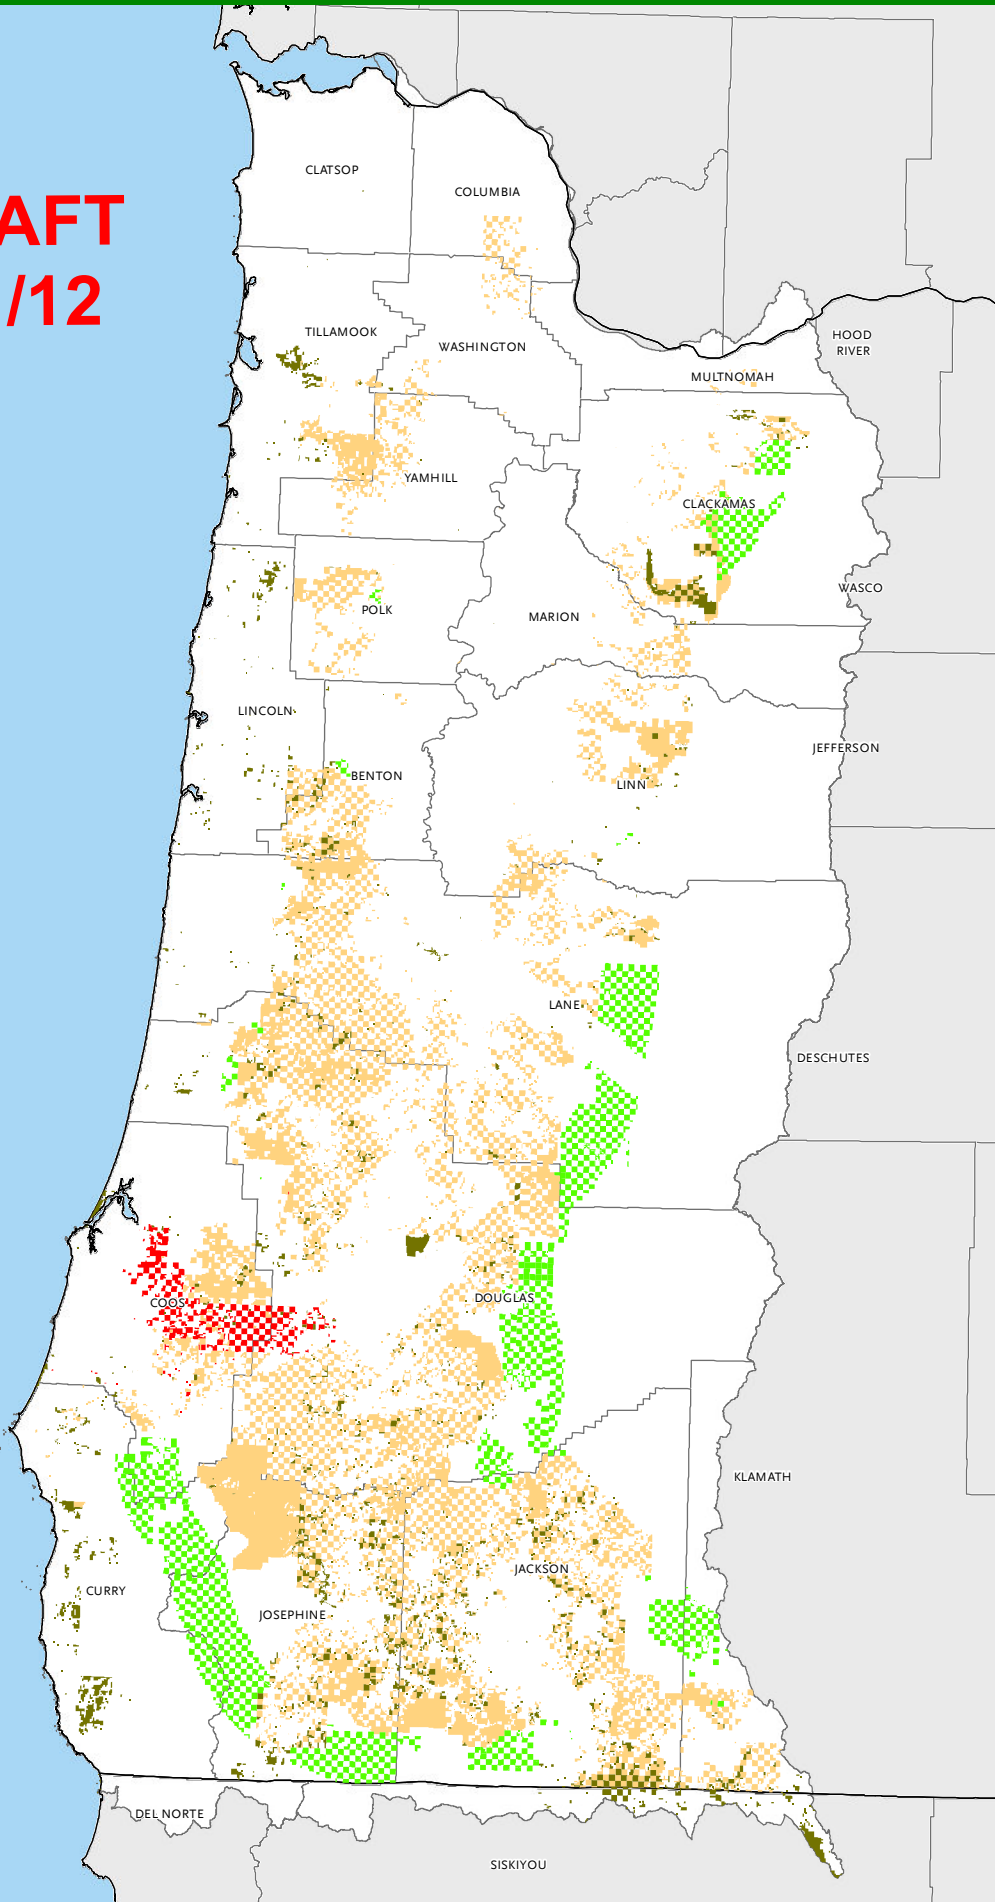

Land Ownership in Western Oregon

**DRAFT
11/12**

USFS O&C land = 490,467 acres

BLM total land = 2.4 million acres

BLM Other includes Public Domain, land acquisitions, and other categories of BLM management

-  USFS O&C
-  BLM O&C
-  Coos Bay Wagon Roads
-  Other

10.16.12
Data Sources:
Bureau of Land Management

Miles